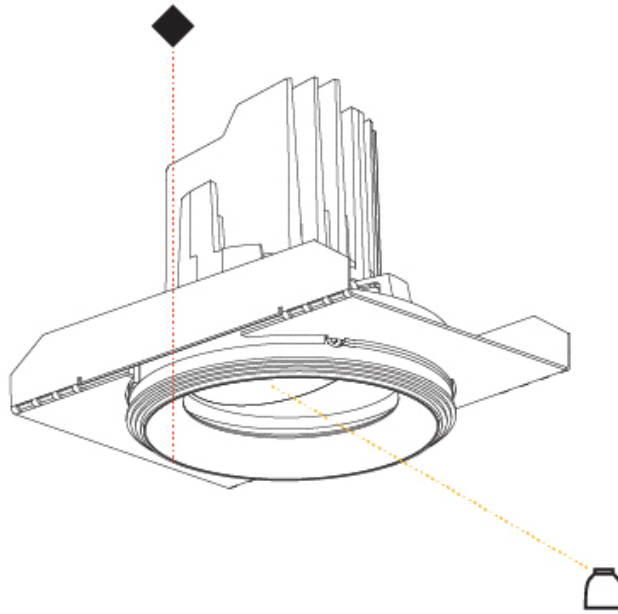

Ø 107mm 4 3/16"

BIONIQ ROUND SEMI ADJUSTABLE TRIMLESS

A35200-

PROJECT

TYPE

SPECIFIER

QUANTITY

DATE